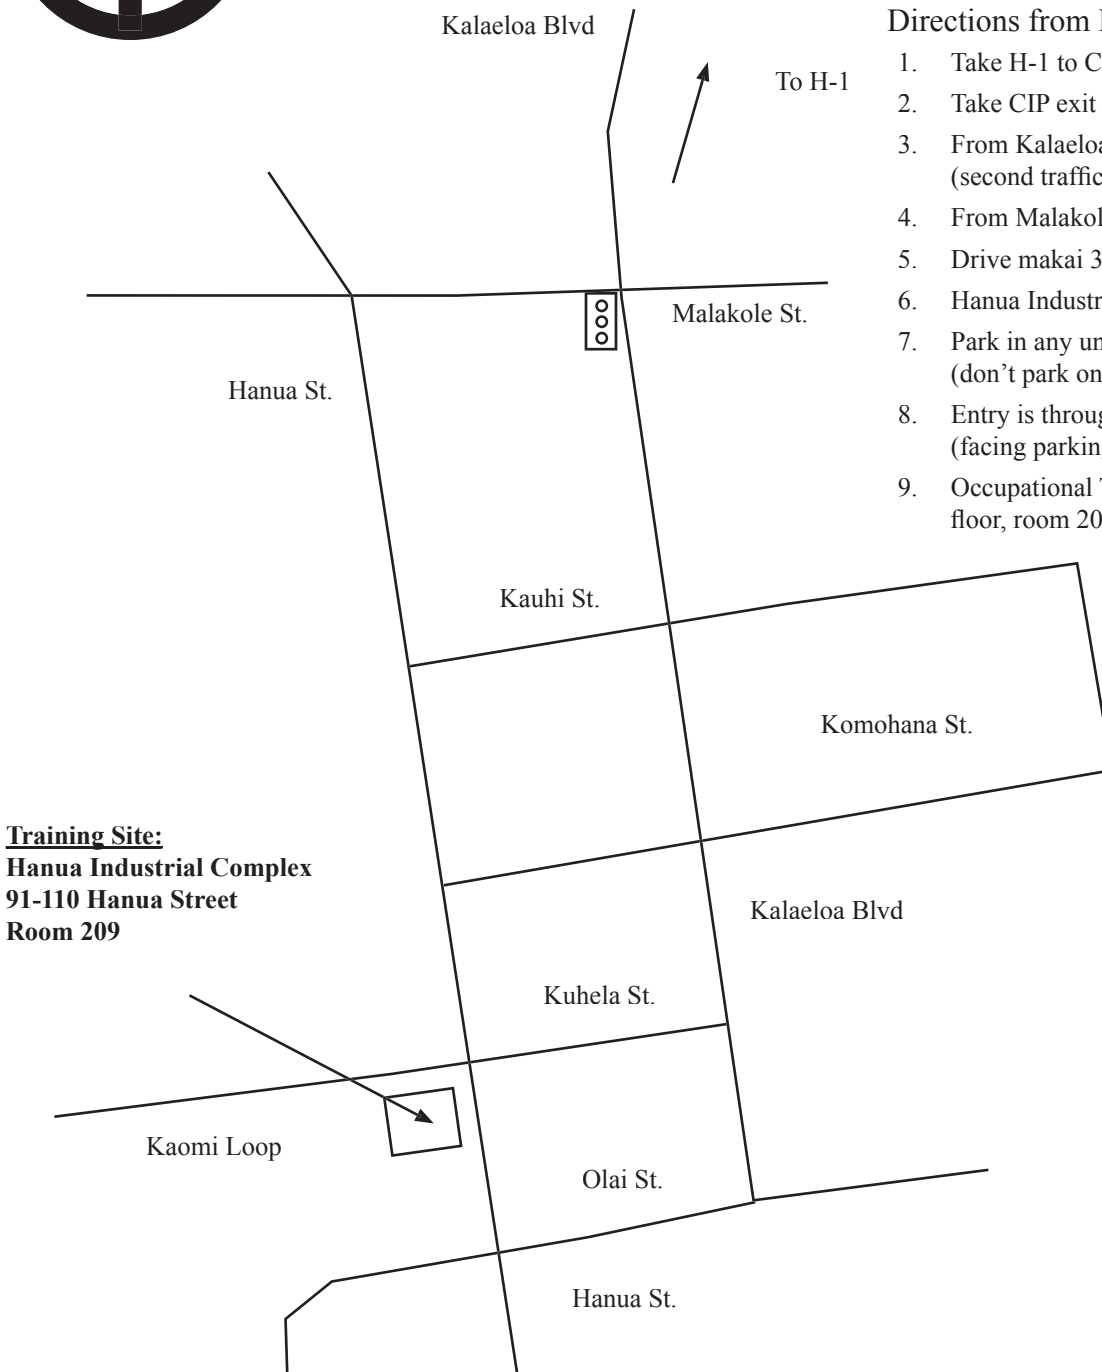

## Training Site Location - Directional Map

### Directions from Honolulu/Ewa:

1. Take H-1 to Campbell Industrial Park (CIP);
2. Take CIP exit onto Kalaeloa Boulevard;
3. From Kalaeloa, turn right onto Malakole St. (second traffic signal)
4. From Malakole take first left onto Hanua St.;
5. Drive makai 3 blocks just past Kuhela St.;
6. Hanua Industrial Complex will be on the right.
7. Park in any unreserved stall (don't park on the street).
8. Entry is through the glass door (facing parking lot).
9. Occupational Training is located on the second floor, room 209.